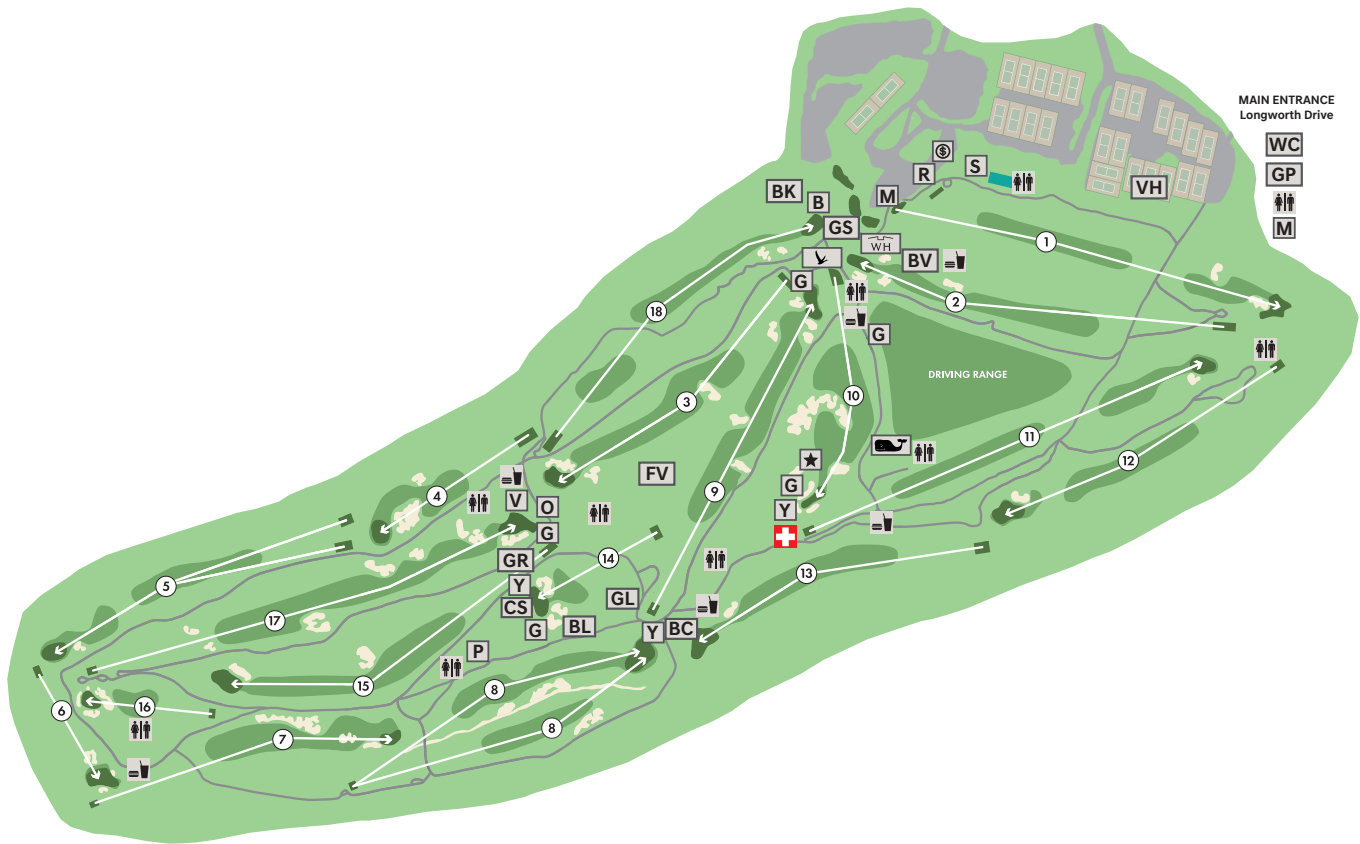

# LEGEND

- Ⓢ** ATM
- BC** 77 Social Lounge by the Bay Club
- BK** The Backlot
- BL** Bluffs
- BV** The Boulevard  
-Coca-Cola  
-Tournament Merchandise  
-United Airlines  
-Vessel
- B** Bungalows
- CS** Coastal Suites
- ☒** Concessions
- FV** Family Village  
-TGR Learning Lab  
Youth Zone  
-LA Sports Teams  
-Mini Golf  
-Tournament Merchandise
- +** First Aid Station
- GL** Genesis Lounge  
-Public Welcome
- GP** Genesis Pavilion  
-Public Welcome
- GS** Genesis Skybox
- G** Grandstand
- GR** Greenside at 17
- ☒** GREY GOOSE 19<sup>th</sup> Hole
- M** Tournament Merchandise
- ★** Hexadyne Military Pavilion
- O** Ocean Suites
- P** The Promenade  
-Food Trucks  
-GREY GOOSE Terrasse  
-Michelob ULTRA Bar  
-TravisMathew Tailgate  
-Videoboard  
-ATM
- ♿** Restrooms
- R** The Riviera C.C. Clubhouse
- S** The Strip - Expo Displays
- VH** Volunteer Headquarters
- WC** Will Call
- Y** Youth Viewing Zone
- V** Villas
- 🐳** vineyard vines club  
-Concessions
- WH** William Hill Estate Wine Deck

HOLE	1	2	3	4	5	6	7	8	9	OUT
YARDS	503	471	434	236	434	199	408	433	458	3,576
PAR	5	4	4	3	4	3	4	4	4	35

HOLE	10	11	12	13	14	15	16	17	18	IN	TOTAL
YARDS	315	583	479	459	192	487	166	590	475	3,746	7,322
PAR	4	5	4	4	3	4	3	5	4	36	71